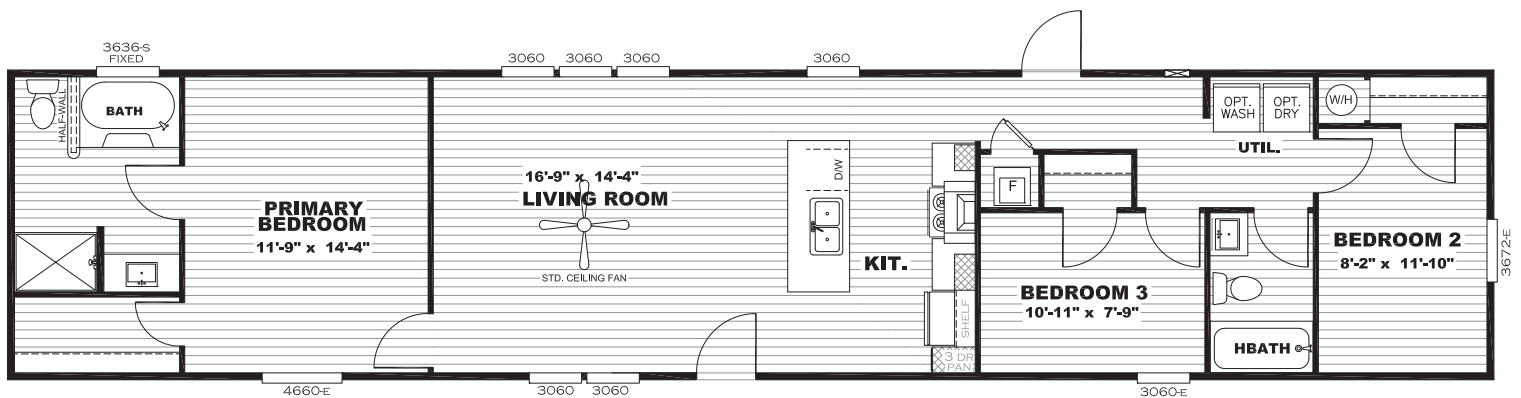

THE INDEPENDENT SERIES

31 IND16723AH

16 X 72 | 1080 SQ. FT. | 3 BED | 2 BATH

STANDARD FEATURES

EXTERIOR

- Low E Thermal Pane Windows
- Front House Type Storm Door
- Cottage Rear Door
- Vinyl Exterior Siding w/Composition Roof
- 5" lineal window trim
- 12" Hitch End Overhang
- 4" Vented Eaves
- 12 1/2" I-Beam
- Full Length Outriggers (Ext Wall Support)
- Tongue and Groove OSB Decking
- 2 X 6 Floor Joist- 16" OC
- 2 X 4 Exterior Walls
- 2 X 3 Interior Walls
- 20# Roof Load
- Removable Hitch
- Muller window in hitch end bedroom
- Rear Exterior Faucet

APPLIANCES

- 18 Cu Ft. Frost Free Refrigerator
- 30" Electric Range
- Dishwasher
- Stainless Steel Vent Hood
- 40 Gal High Efficiency Elect Water Heater
- Carrier Electric Furnace (Down Flow)

ENERGY SMART

POPULAR OPTIONS

- Smart Panel Exterior Siding with 6" Alabaster window trim
- Gas Furnace
- Gas Range
- Gas Water Heater

- Wind Zone II & Wind III
- 30lb Roof Load
- 40lb Roof Load

WACO I